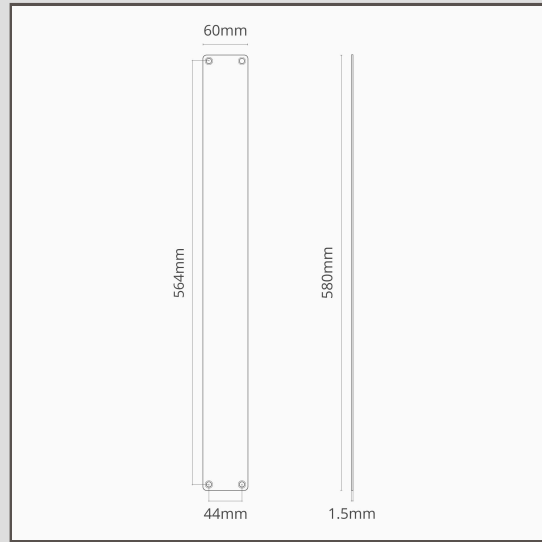

Harper Push Plate 580mm - Bronze

11363

Made for doors that don't need handles on both sides, our push plates go perfectly with the [Harper Single Pull Door Handles](#).

They'll protect your doors from finger marks and scratches while adding character to your home.