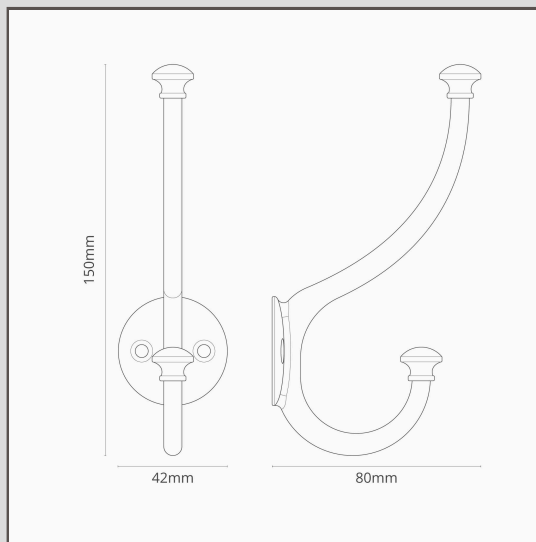

Mews Hook - Bronze

14965

This hook is familiar but done right with plenty of room for your towels and winter woollies.

Use on its own, or in rows for more storage space in your boot room or hallway.

Bronze is our boldest finish, but it isn't shiny or bright, so it has a subtle side to it too. It's a deep matt brown colour that's almost black in some lights.

- Comes with matching screws and fixings
- Dimensions: base diameter 42mm, height 150mm, projection from wall 80mm
- For more storage solutions pair with our [shelf brackets](#)