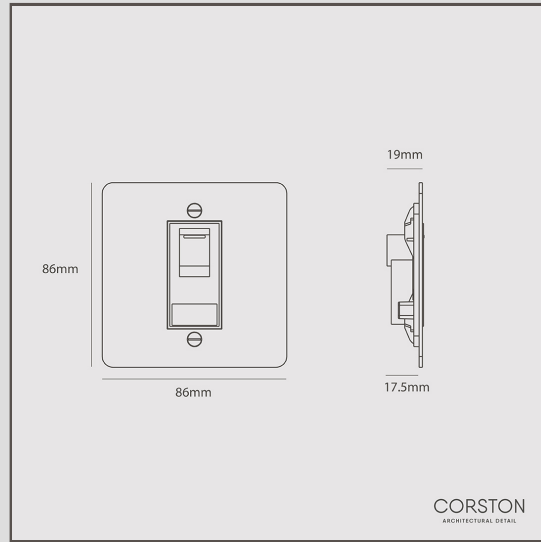

BT Slave Socket - Bronze Black

17635

Use this Slave Socket with the [BT Master](#) to connect to your landline from different rooms within your home.

All hardware is machined from solid brass which gives a superb level of detail and weight.

Bronze is our boldest finish, but it isn't shiny or bright, so it has a subtle side to it too. It's a deep matt brown colour that's almost black in some lights.

- Made from solid brass
- Designed in-house
- Match with [spotlights](#), [door handles](#) and more from the bronze collection
- We recommend using a [35-47mm mounting box](#)
- Dimensions; h86mm x w86mm x d27mm
- Die-cast metal module chassis