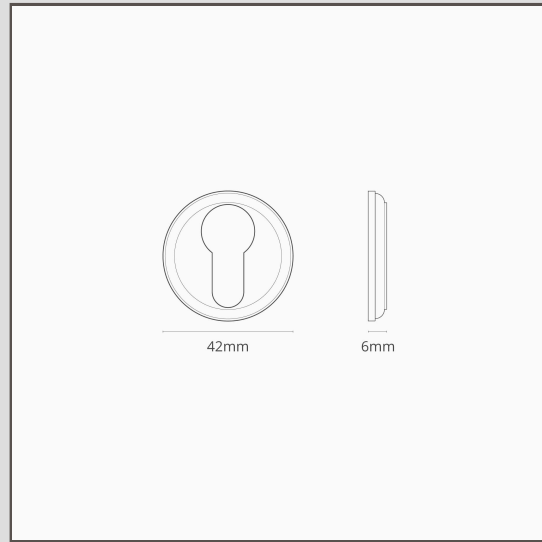

Canning Key Escutcheon - Bronze

10622

Add a finishing touch to your doors with the Canning Key Escutcheon Plate, designed to match our [Digby](#) and [Harper Mortice](#) door handles.

It can simply be glued over the top of any normal euro-cylinder lock.

- 42mm x 6mm
- Pair with any other door furniture in our coordinating collections
- Match with coordinating door handles, latches and locks from the [Bronze collection](#)
- Sold individually