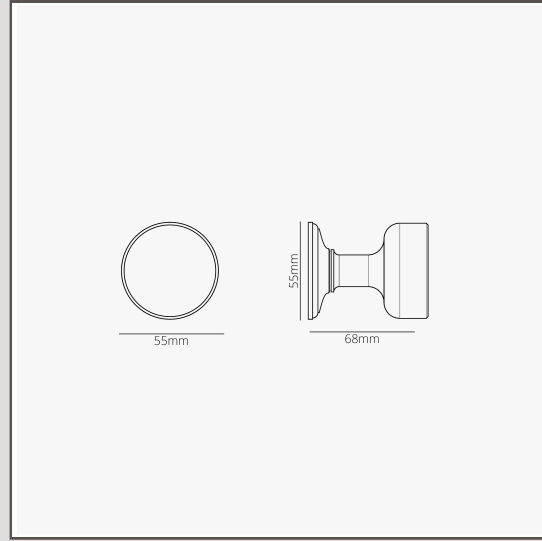

Onslow Fixed Door Knob – Bronze

18061

Our flat-fronted Onslow door knob is a contemporary alternative to our beehive design.

This version of Onslow comes with a fixed spindle. It's normally used on double doors to give a solid fix to the handle on the inactive door. You can push or pull it, but it won't turn.

- Low-profile rose with concealed screws
- Sold in a pair
- Dimensions: handle W54mm x H60mm; rose dia. 55mm
- Fixed door handle suitable for use with a roller catch
- Suitable for interior doors only
- Minimum door thickness 35mm; maximum door thickness 50mm (with supplied fixings)
- Accepts 8mm Corston spindle (supplied)