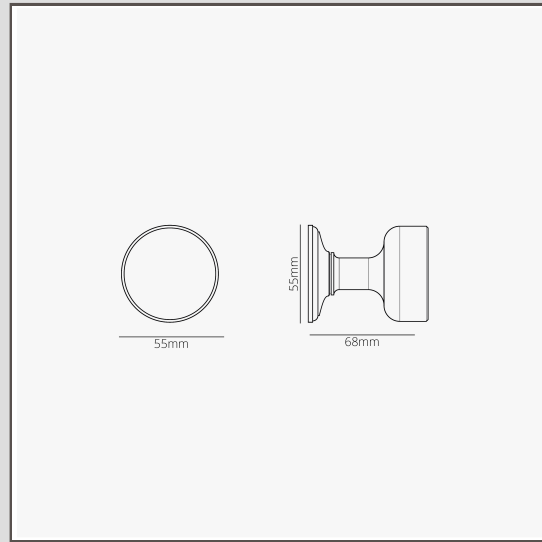

Onslow Fixed Door Knob – Polished Nickel

12342

Our flat-fronted Onslow door knob is a contemporary alternative to our beehive design.

This version of Onslow comes with a fixed spindle. It's normally used on double doors to give a solid fix to the handle on the inactive door. You can push or pull it, but it won't turn.

- Low-profile rose with concealed screws
- Sold in a pair
- Dimensions: handle W54mm x H60mm; rose dia. 55mm
- Fixed door handle suitable for use with a roller catch
- Suitable for interior doors only
- Minimum door thickness 35mm; maximum door thickness 50mm (with supplied fixings)
- Accepts 8mm Corston spindle (supplied)