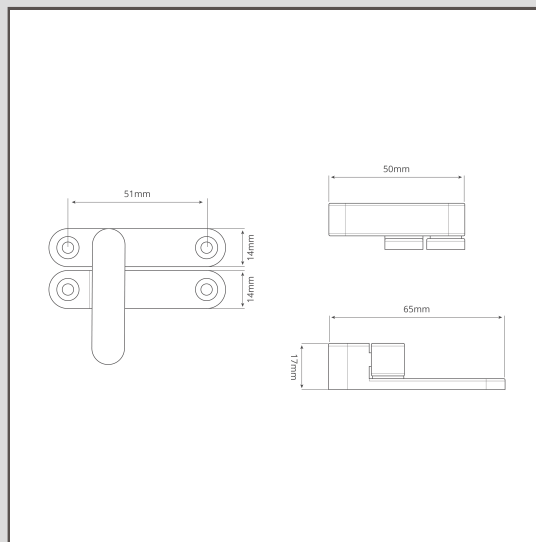

## Belmont Single Sash Window Fastener – Polished Nickel

14374

Our contemporary Belmont fastener is designed for use with timber sash windows.

It's an essential fixture that'll keep your window securely shut from the inside.

Polished nickel is our answer to chrome. It's a bit warmer, which we think is more versatile, so you can use it with warm or cool colour palettes.

- Made from solid brass
- Straight arm fastener
- Sold individually
- Dimensions: H17mm x D50mm (when closed) x W65mm
- M4 wood screws included