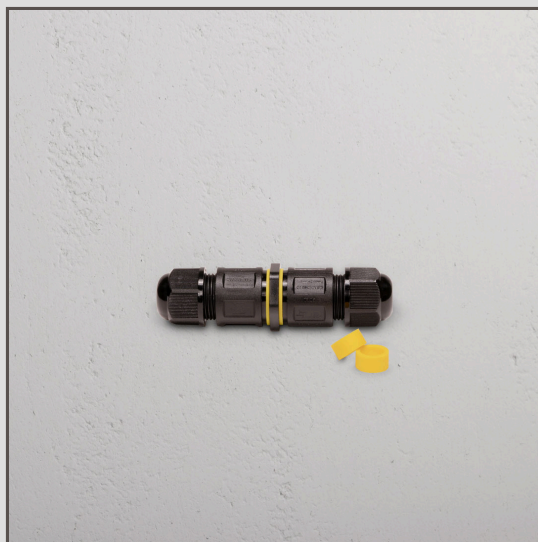

IP68 Waterproof Straight Connector

10931

Use our straight cable connector to extend your outdoor lighting circuit further from the power source. Can be buried underground during installation.

- Dimensions: H120mm x W32mm x D32mm
- Waterproof – IP68 rated protection
- Assembled with 8mm grommets (compatible with our Ealing outdoor lights)
- 12mm grommets also supplied (suitable for use with armoured cable)