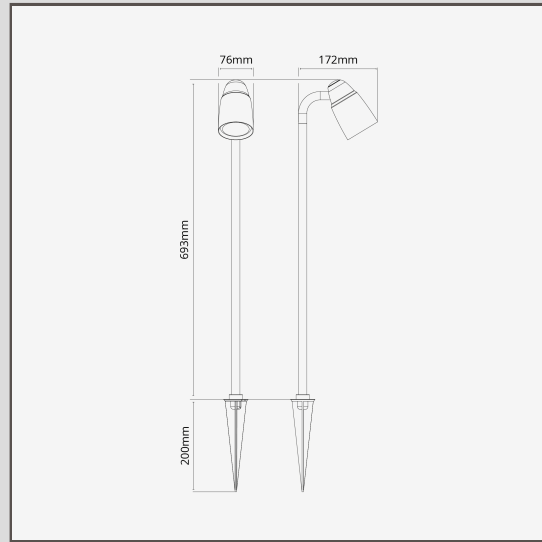

Ealing Path Spotlight 240V - Bronze

15022

Our Ealing path spotlight is designed to be directed downwards to illuminate garden paths, flowerbeds and the like.

Bronze is our boldest finish, but it isn't shiny or bright, so it has a subtle side to it too. It's a deep matt brown colour that's almost black in some lights.

- Made from rustproof solid brass
- Fits a 50mm GU10 bulb
- Suitable for outdoor use
- 200mm ground spike
- Match with any of our other bronze outdoor lights
- Dimensions: H720mm x W74mm x D160mm
- Rated IP56 – suitable for outdoor use
- Use with 50mm energy saving GU10 bulb fitting (like our Arthur or Chester), not included
- No driver required
- 3m of cable to make connection away from light