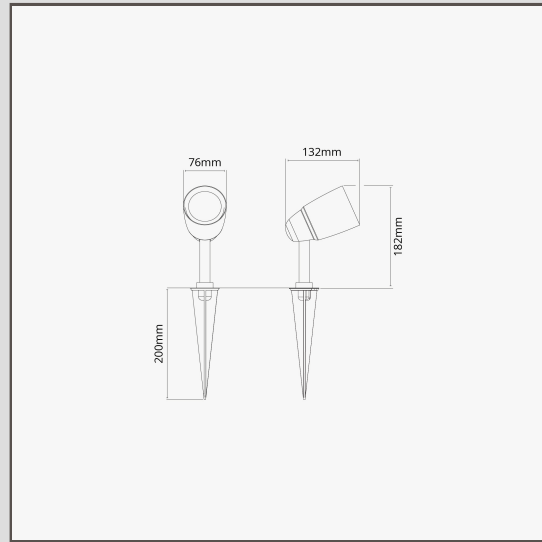

Ealing Ground Spotlight 240V - Polished Nickel

14092

Our Ealing ground spotlight is designed to be directed upwards to illuminate trees, garden features or external walls from below.

Polished nickel is our answer to chrome. It's a bit warmer, which we think is more versatile, so you can use it with warm or cool colour palettes.

- Made from rustproof solid brass
- Fits a 50mm G10 bulb
- Suitable for outdoor use
- 200mm ground spike
- Match with any of our other polished nickel outdoor lights
- Dimensions: H140mm x W74mm x D140mm
- Rated IP56 – suitable for outdoor use
- Use with 50mm energy saving GU10 bulb fitting (like our Arthur or Chester), not included
- No driver required
- 3m of cable to make connection away from light