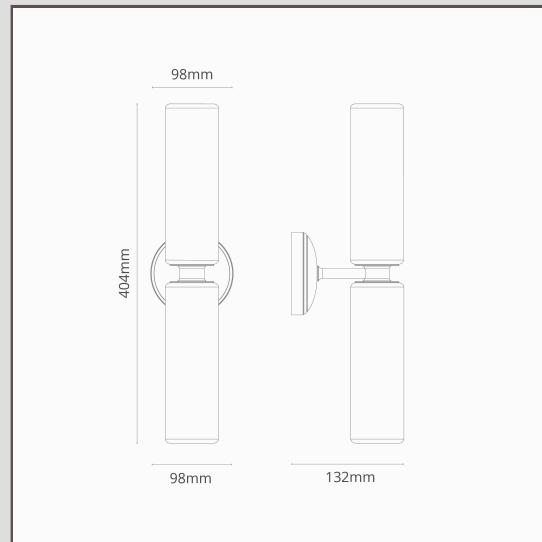

Claremont Medium Wall Light Fine Porcelain - Bronze

16652

The dual design of our Claremont medium wall light provides both up and down light from two fine porcelain shades. Like the small single shade version, the streamlined silhouette looks great in both classic and contemporary homes.

Bronze is our boldest finish, but it isn't shiny or bright, so it has a subtle side to it too. It's a deep matt brown colour that's almost black in some lights.

- Solid brass body
- Fine porcelain shades
- Fits a standard G9 bulb
- Designed and engineered in the UK
- Match with any of our bronze spotlights, switches and sockets
- Dimensions: H404mm x W98mm; mounting rose dia. 98mm.
- Fully dimmable with a suitable G9 bulb
- Rated IP44 - suitable for use in zone 2 of bathrooms. Not suitable for outdoor use
- Use with 18mm energy saving G9 bulbs, not included
- No driver required
- Comes with WAGO connectors for quick and easy wiring and testing