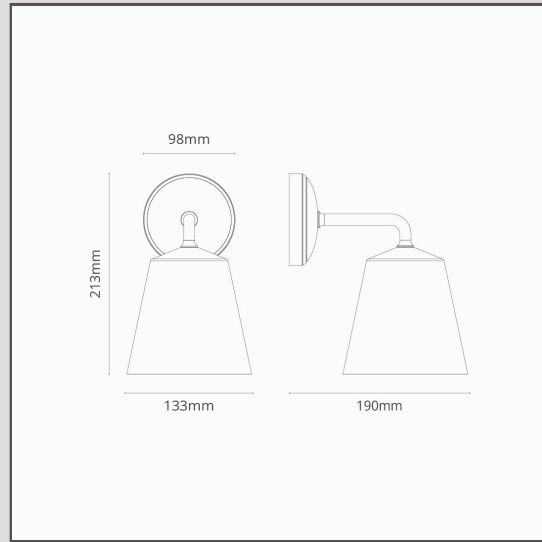

Richmond Medium Wall Light Fine Porcelain - Antique Brass

14173

Our Richmond wall light is a great addition to any garden. It's also ideal on either side of a bathroom mirror or as a bedside downlight.

This version is larger, but still perfectly proportioned. It has a greater presence when used on its own in high-ceilinged or bigger rooms.

- Solid brass body
- Fits a standard G9 bulb
- Suitable for outdoor use
- Designed and engineered in the UK
- Match with any of our antique brass spotlights, switches and sockets
- Dimensions: shade| H213mm x W133mm; mounting rose dia.98mm.
- Fully dimmable with a suitable G9 bulb
- Rated IP44 - suitable for outdoor use and in zone 2 of bathrooms
- Use with 18mm energy saving G9 bulbs| not included
- No driver required
- Comes with WAGO connectors for quick and easy wiring and testing