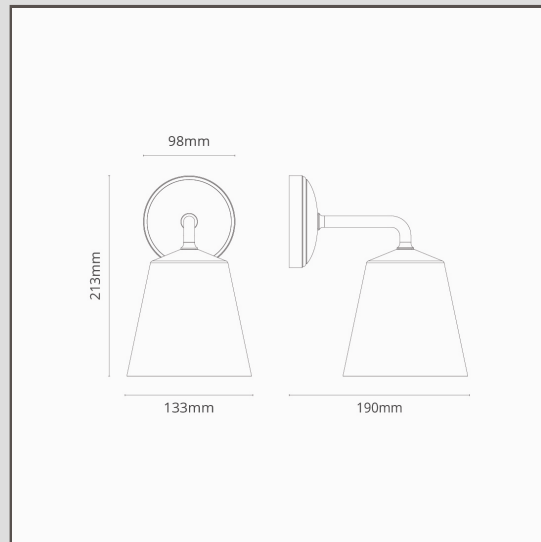

Richmond Medium Wall Light Fine Porcelain - Polished Nickel

11007

Our Richmond wall light is a great addition to any garden. It's also ideal on either side of a bathroom mirror or as a bedside downlight.

This version is larger, but still perfectly proportioned. It has a greater presence when used on its own in high-ceilinged or bigger rooms.

The fine porcelain shade provides a warm, atmospheric glow with absolutely no glare.

Polished nickel is our answer to chrome. It's a bit warmer, which we think is more versatile, so you can use it with warm or cool colour palettes.

- Solid brass body
- Fits a standard G9 bulb
- Suitable for outdoor use
- Designed and engineered in the UK
- Match with any of our polished nickel spotlights, switches and sockets
- Dimensions: shade| H213mm x W133mm; mounting rose dia.98mm.
- Fully dimmable with a suitable G9 bulb
- Rated IP44 - suitable for outdoor use and in zone 2 of bathrooms
- Use with 18mm energy saving G9 bulbs| not included
- No driver required
- Comes with WAGO connectors for quick and easy wiring and testing