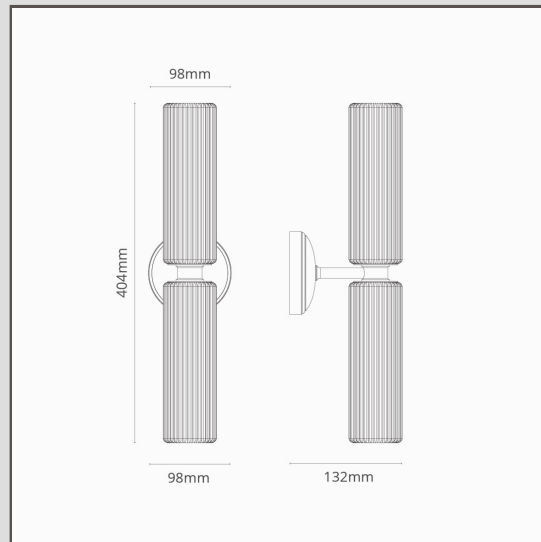

Claremont Medium Wall Light Fluted Glass - Polished Nickel

16170

The dual design of our Claremont medium wall light provides both up and down light from two fluted glass shades. Like the small single shade version, the streamlined silhouette looks great in both classic and contemporary homes.

- Hand blown glass shade
- Solid brass body
- Fits a standard G9 bulb
- Suitable for outdoor use
- Designed and engineered in the UK
- Match with any of our polished nickel spotlights, switches and sockets
- Dimensions: H404mm x W98mm; mounting rose dia.98mm.
- Fully dimmable with a suitable G9 bulb
- Rated IP44 - suitable for Outdoor use and in Zone 2 of bathrooms
- Use with 18mm energy saving G9 bulbs, not included
- No driver required
- Comes with WAGO connectors for quick and easy wiring and testing