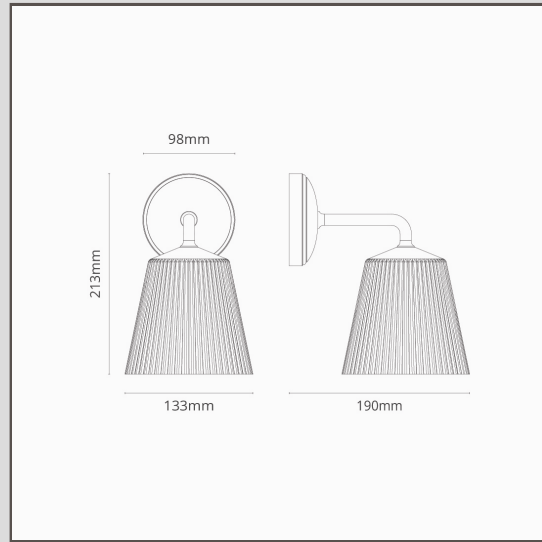

Richmond Medium Wall Light Fluted Glass - Bronze

10428

Our Richmond wall light is a great addition to any garden. It's also ideal for either side of a bathroom mirror or as a bedside downlight.

This version is larger, but still perfectly proportioned. It has a greater presence when used on its own in high-ceilinged or bigger rooms.

- Hand blown glass shade. To find out more, see our FAQs below.
- Solid brass body
- Fits a standard G9 bulb
- Suitable for outdoor use
- Designed and engineered in the UK
- Match with any of our bronze spotlights, switches and sockets
- Dimensions: H213mm x W133mm; mounting rose dia.98mm.
- Fully dimmable with a suitable G9 bulb
- Rated IP44 - suitable for Outdoor use and in Zone 2 of bathrooms
- Use with 18mm energy saving G9 bulbs, not included
- No driver required
- Comes with WAGO connectors for quick and easy wiring and testing